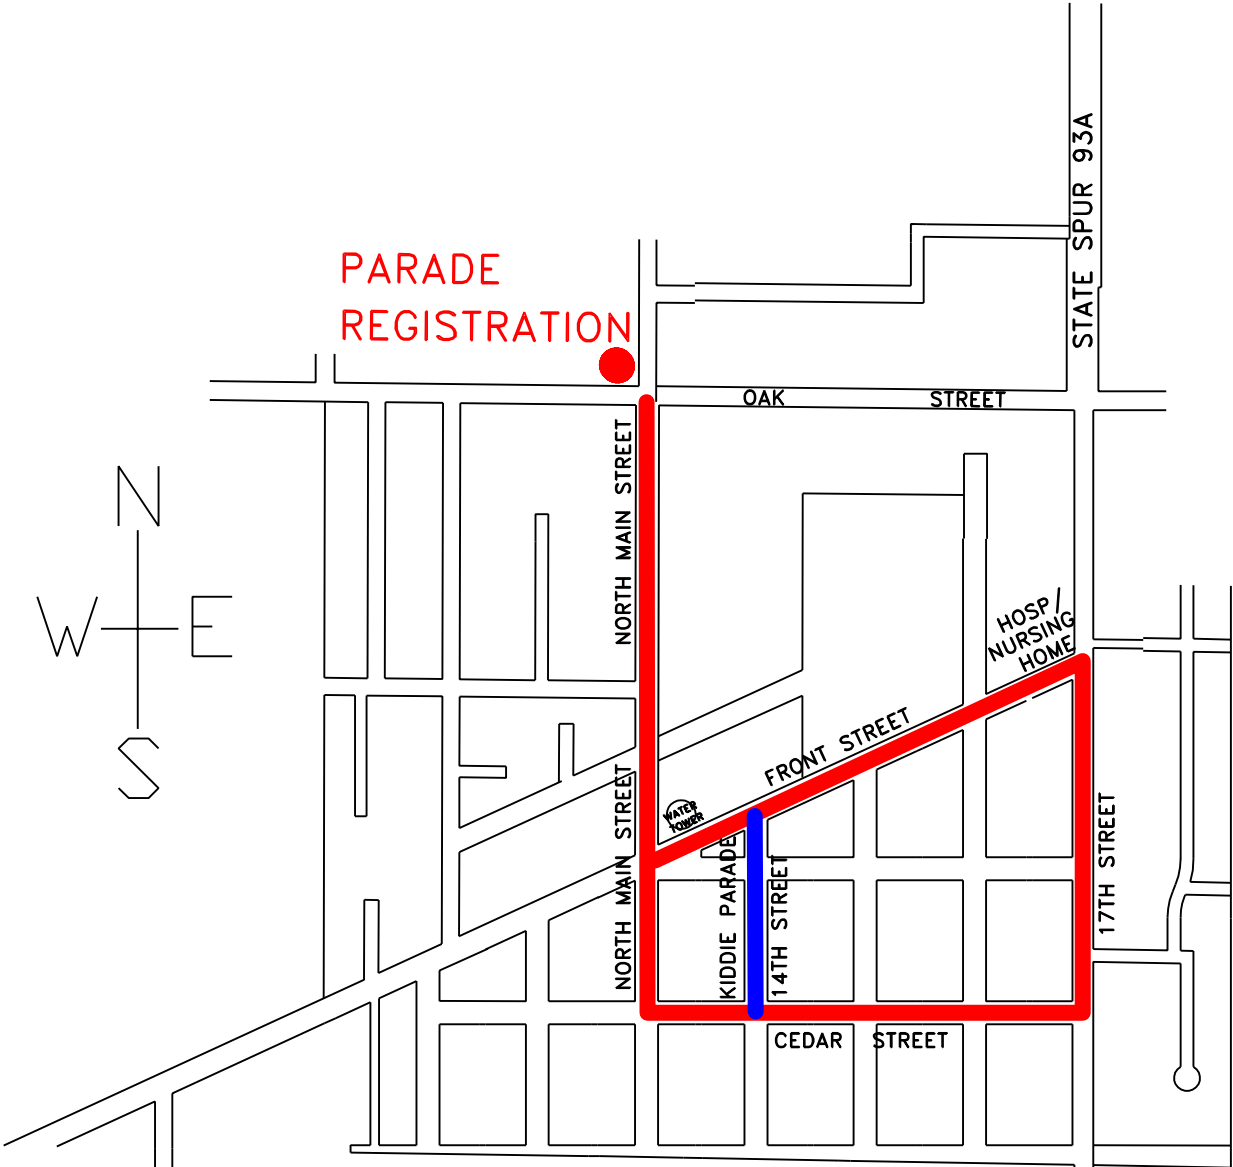

COMMUNITY DAYS PARADE ROUTE HENDERSON, NE

- PARADE INSTRUCTIONS**
1. CHECK IN AT REGISTRATION TABLE, GET ENTRY #
 2. ROUTE BEGINS ON NORTH MAIN TO CEDAR, TO 17TH, TO FRONT STREET, AND BACK TO WATER TOWER
 3. KIDDIE PARADE, GET ENTRY #. BEGIN LINEUP AT AT WATER TOWER, KIDS ONLY - GOES TO 14TH STREET, TO WATER TOWER
- DRIVE SLOWLY —